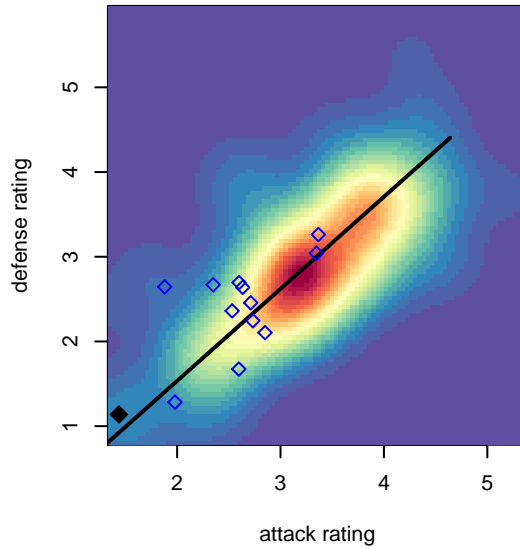

# WPFC Fury White B96

Franklin Pierce SC  
Tacoma, WA  
B96 total strength=1172  
attack=4.21 defense=3.12  
fall league = PSPL Classic 1 U19

alt names used:  
FPSC Fury B96 White

Venues played:  
2014 Sky River HS  
2014 PSPL Classic 1 U19  
2014 WA Cup U18/19 Gold/Silver U19

**attack and defense variance (black dot)  
relative to other teams  
and top 10 in region**

**attack and defense rating  
relative to others at age  
and all opponents in last 13 months**

**Performance relative to 13 month average**