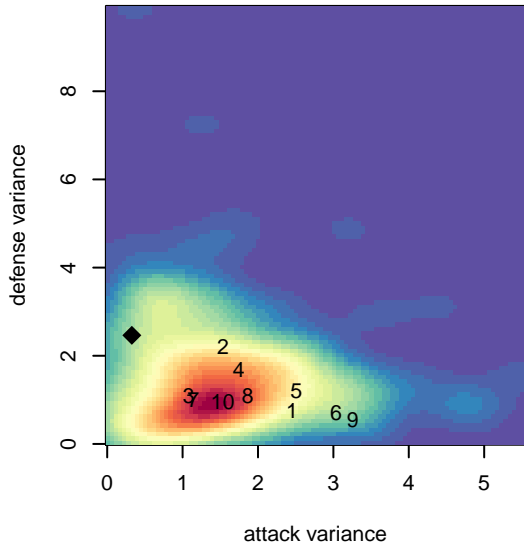

# WPFC Fury White B96

Franklin Pierce SC  
Tacoma, WA  
B96 total strength=1172  
attack=4.21 defense=3.12  
fall league = PSPL Classic 1 U19

alt names used:  
FPSC Fury B96 White

Venues played:  
2014 Sky River HS  
2014 PSPL Classic 1 U19  
2014 WA Cup U18/19 Gold/Silver U19

**attack and defense variance (black dot)  
relative to other teams  
and top 10 in region**

**attack and defense rating  
relative to others at age  
and all opponents in last 13 months**

**Performance relative to 13 month average**