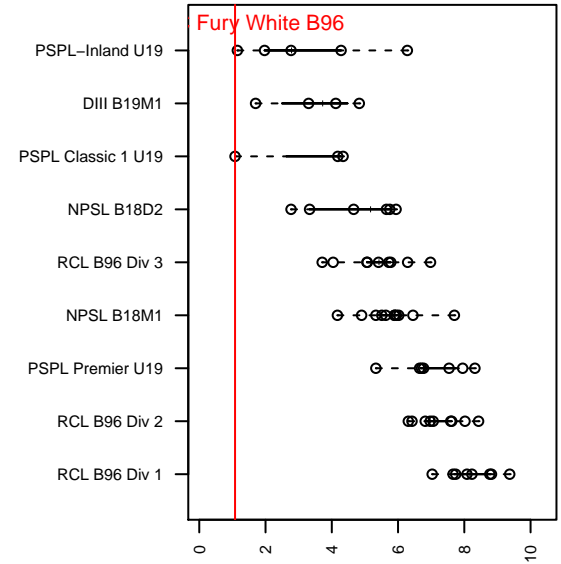

# WPFC Fury White B96

Franklin Pierce SC  
Tacoma, WA  
B96 total strength=1172  
attack=4.21 defense=3.12  
fall league = PSPL Classic 1 U19

alt names used:  
FPSC Fury B96 White

Venues played:  
2014 Sky River HS  
2014 PSPL Classic 1 U19  
2014 WA Cup U18/19 Gold/Silver U19

**attack and defense variance (black dot)  
relative to other teams  
and top 10 in region**

**attack and defense rating  
relative to others at age  
and all opponents in last 13 months**

**Performance relative to 13 month average**