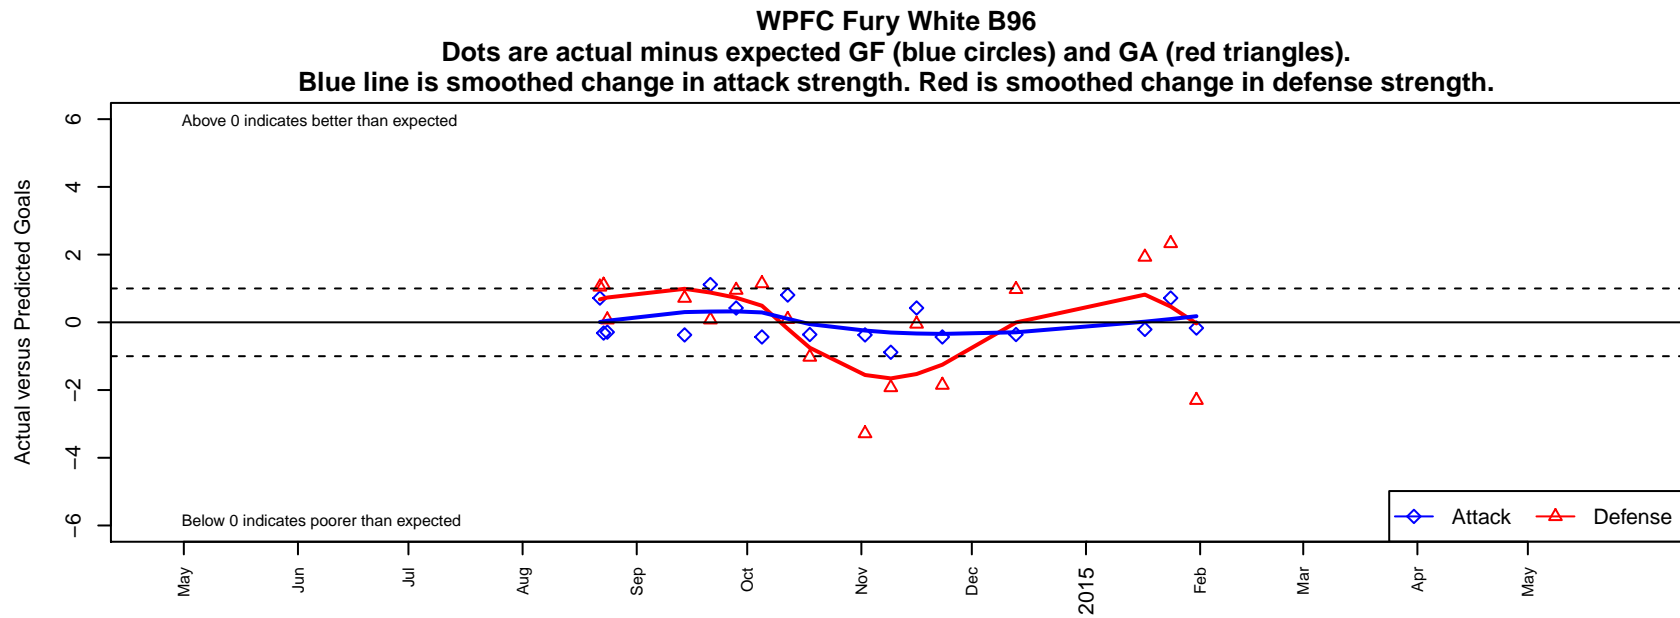

# WPFC Fury White B96

Franklin Pierce SC  
Tacoma, WA  
B96 total strength=1172  
attack=4.21 defense=3.12  
fall league = PSPL Classic 1 U19

alt names used:  
FPSC Fury B96 White

Venues played:  
2014 Sky River HS  
2014 PSPL Classic 1 U19  
2014 WA Cup U18/19 Gold/Silver U19

**attack and defense variance (black dot)  
relative to other teams  
and top 10 in region**

**attack and defense rating  
relative to others at age  
and all opponents in last 13 months**

**Performance relative to 13 month average**