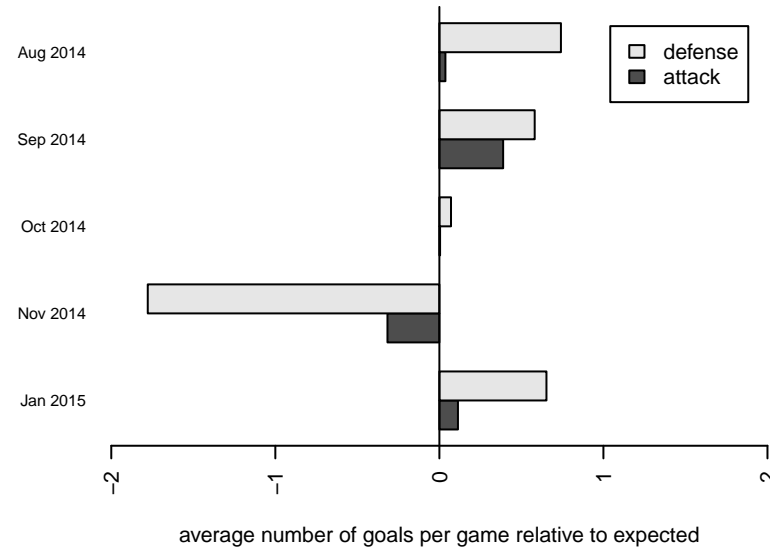

Performance relative to 13 month average